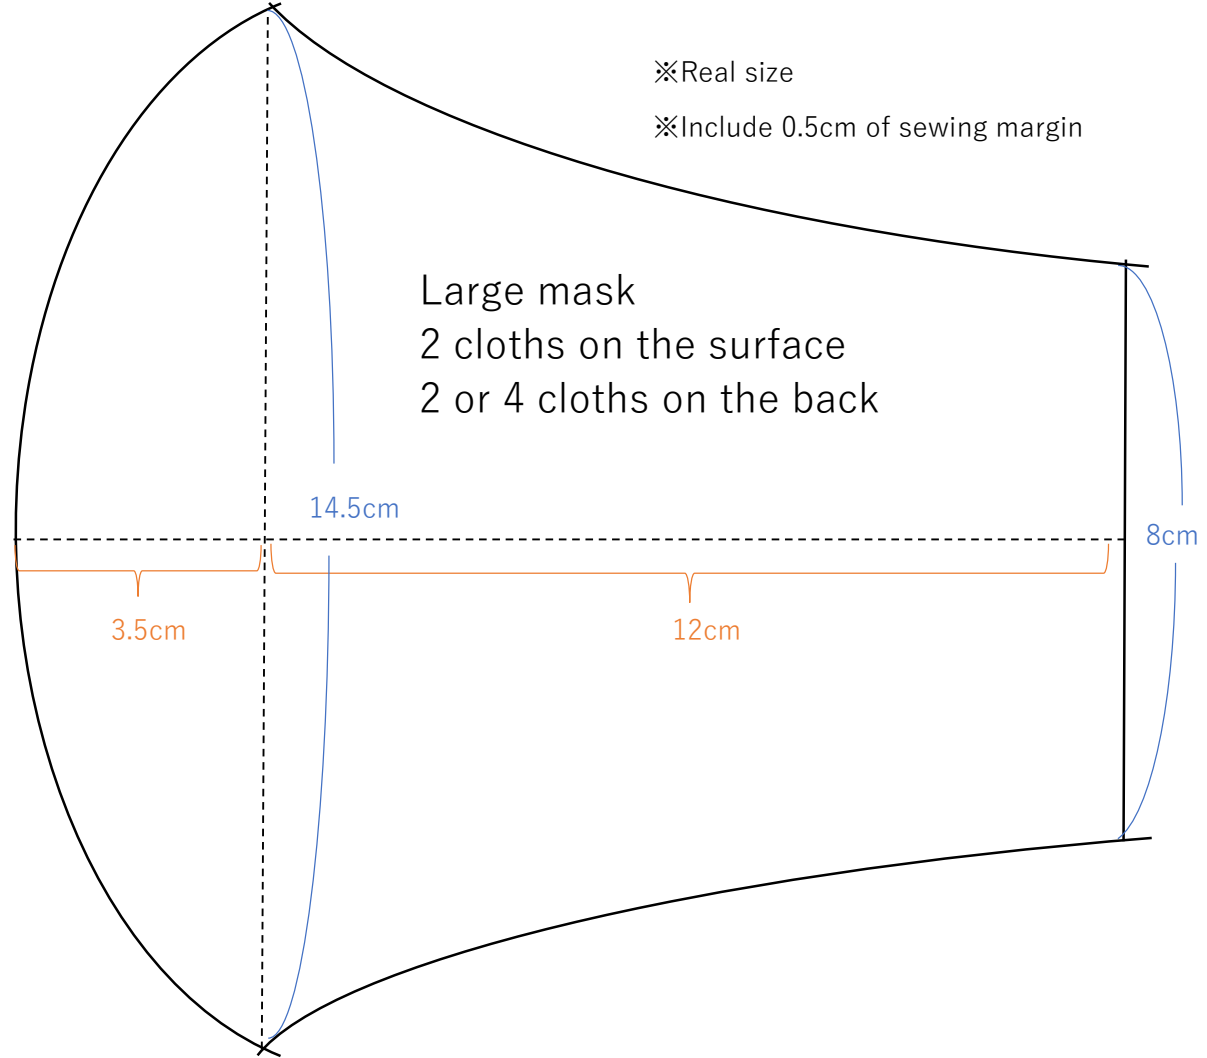

How to make a 3D mask, 3 sizes

 IROHANA

How to make a 3D mask, 3 sizes

 IROHANA

※Real size

※Include 0.5cm of sewing margin

How to make a 3D mask, 3 sizes